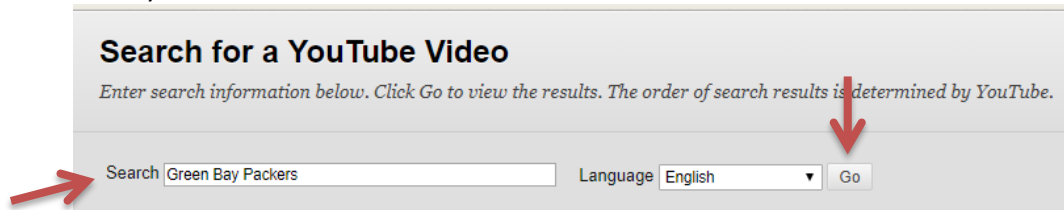

4. **YouTube mashup tool (another way to add a YouTube video).** The YouTube mashup tool lets instructors browse YouTube videos from the course in Blackboard.

a. In the content pane, however mouse over Build Content; click on YouTube Video.

b. Enter key words to search YouTube. Click Go.

- c. A list of videos will appear. When you've found the desired video you want to use, click Select.

Search Results
Enter search information below. Click Go to view the results. The order of search results is determined by relevance.