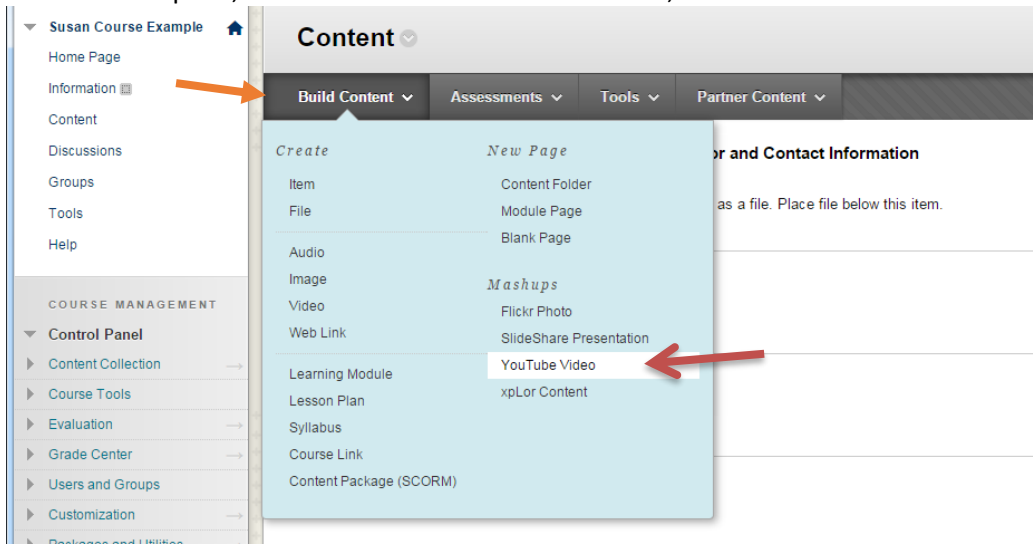

4. **YouTube mashup tool (another way to add a YouTube video).** The YouTube mashup tool lets instructors browse YouTube videos from the course in Blackboard.

a. In the content pane, however mouse over Build Content; click on YouTube Video.

b. Enter key words to search YouTube. Click Go.

- c. A list of videos will appear. When you've found the desired video you want to use, click Select.

Search Results
Enter search information below. Click Go to view the results. The order of search results is determined by relevance.