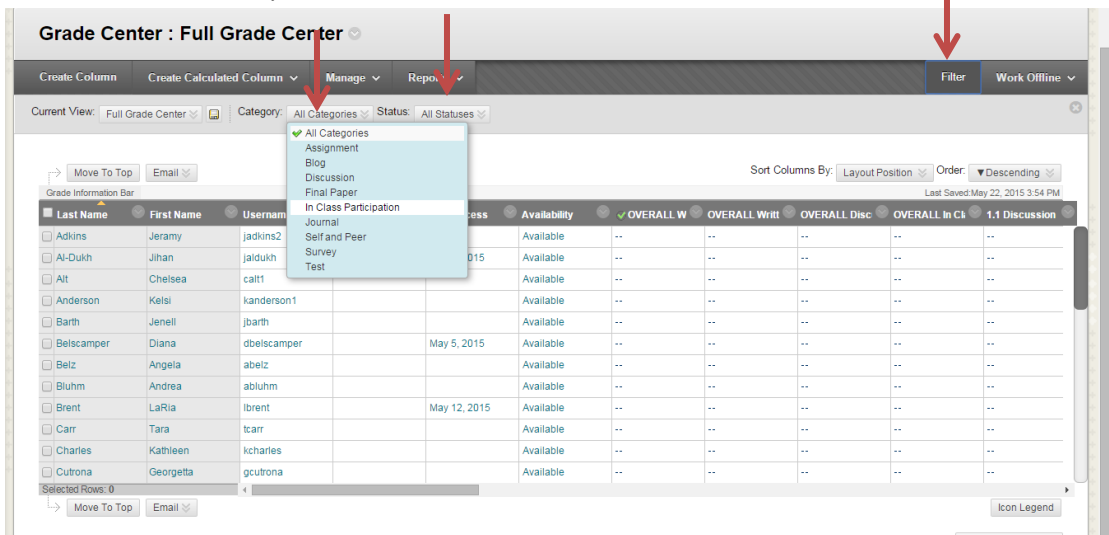

Filter Grade Center Columns

If there are a lot of columns in the Grade Center, you can filter them to limit the number of columns to view by category or status.

1. In your course, click on Grade Center, then Full Grade Center.

2. Click on Filter. To filter by status, click on All Statuses and choose the status you wish to view. To filter by category, click on All Categories and click on the category columns you wish to view such as In Class Participation.

- Now the Grade Center view will show only the columns in the In Class Participation category (6 columns).

Current View: Full Grade Center(Default) Category: In Class Participation Status: All Statuses