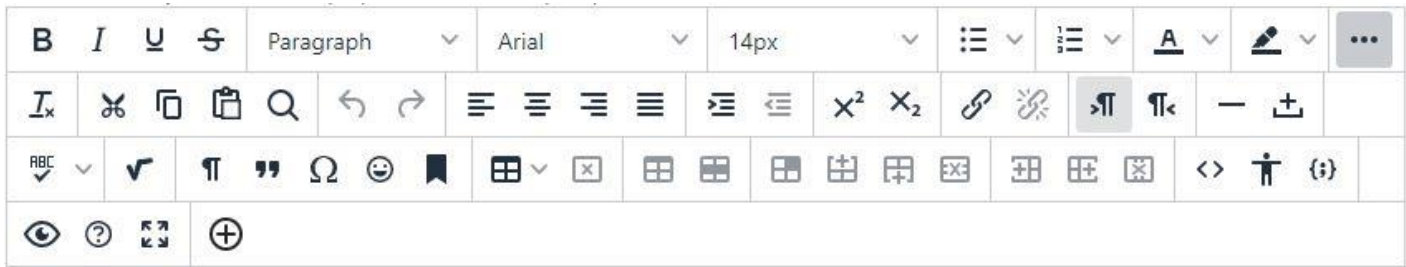

Content Editor Button Changes November 2020: Quick Tool Guide

Current Content Editor

New Content Editor

Content Editor Button Compare

Current Content Editor	New Content Editor	Comments
		Expand to show or collapse to hide buttons
		Bold, Italics, Underline and Strikethrough
		Text color changes
		Superscript and Subscript
		Clear formatting (i.e. after pasting from a Word document into Content Editor)
		Non-breaking space
		Browse Youtube, insert file, insert image and insert embedded material
		Insert math equation
	N/A (removed)	Horizontal rule
N/A		To check the content for accessibility can be accessed at this button
N/A		Preview the content before submitting and saving
N/A		Help with any of these functions such as keyboard shortcuts